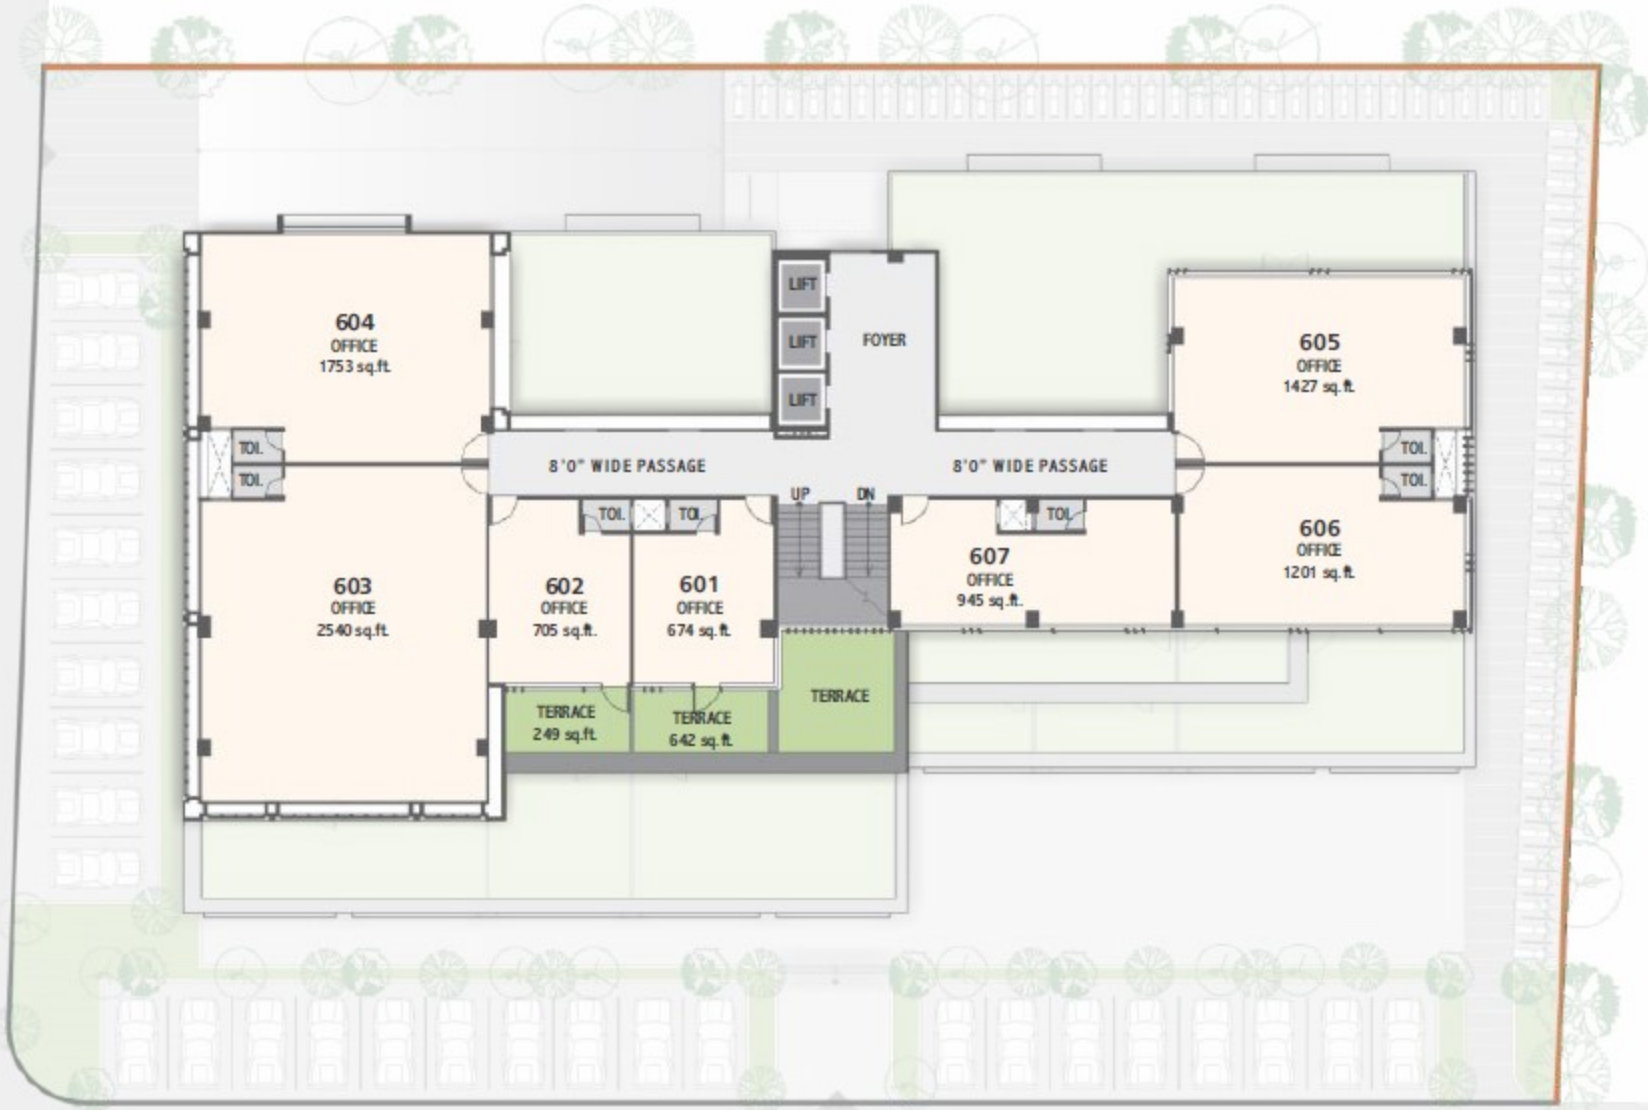

P 6th FLOOR

604
OFFICE
1753 sq. ft.

605
OFFICE
1427 sq. ft.

603
OFFICE
2540 sq. ft.

602
OFFICE
705 sq. ft.

601
OFFICE
674 sq. ft.

607
OFFICE
945 sq. ft.

606
OFFICE
1201 sq. ft.

8'0" WIDE PASSAGE

8'0" WIDE PASSAGE

LIFT
LIFT
LIFT

FOYER

UP
DN

TERRACE
249 sq. ft.

TERRACE
642 sq. ft.

TERRACE