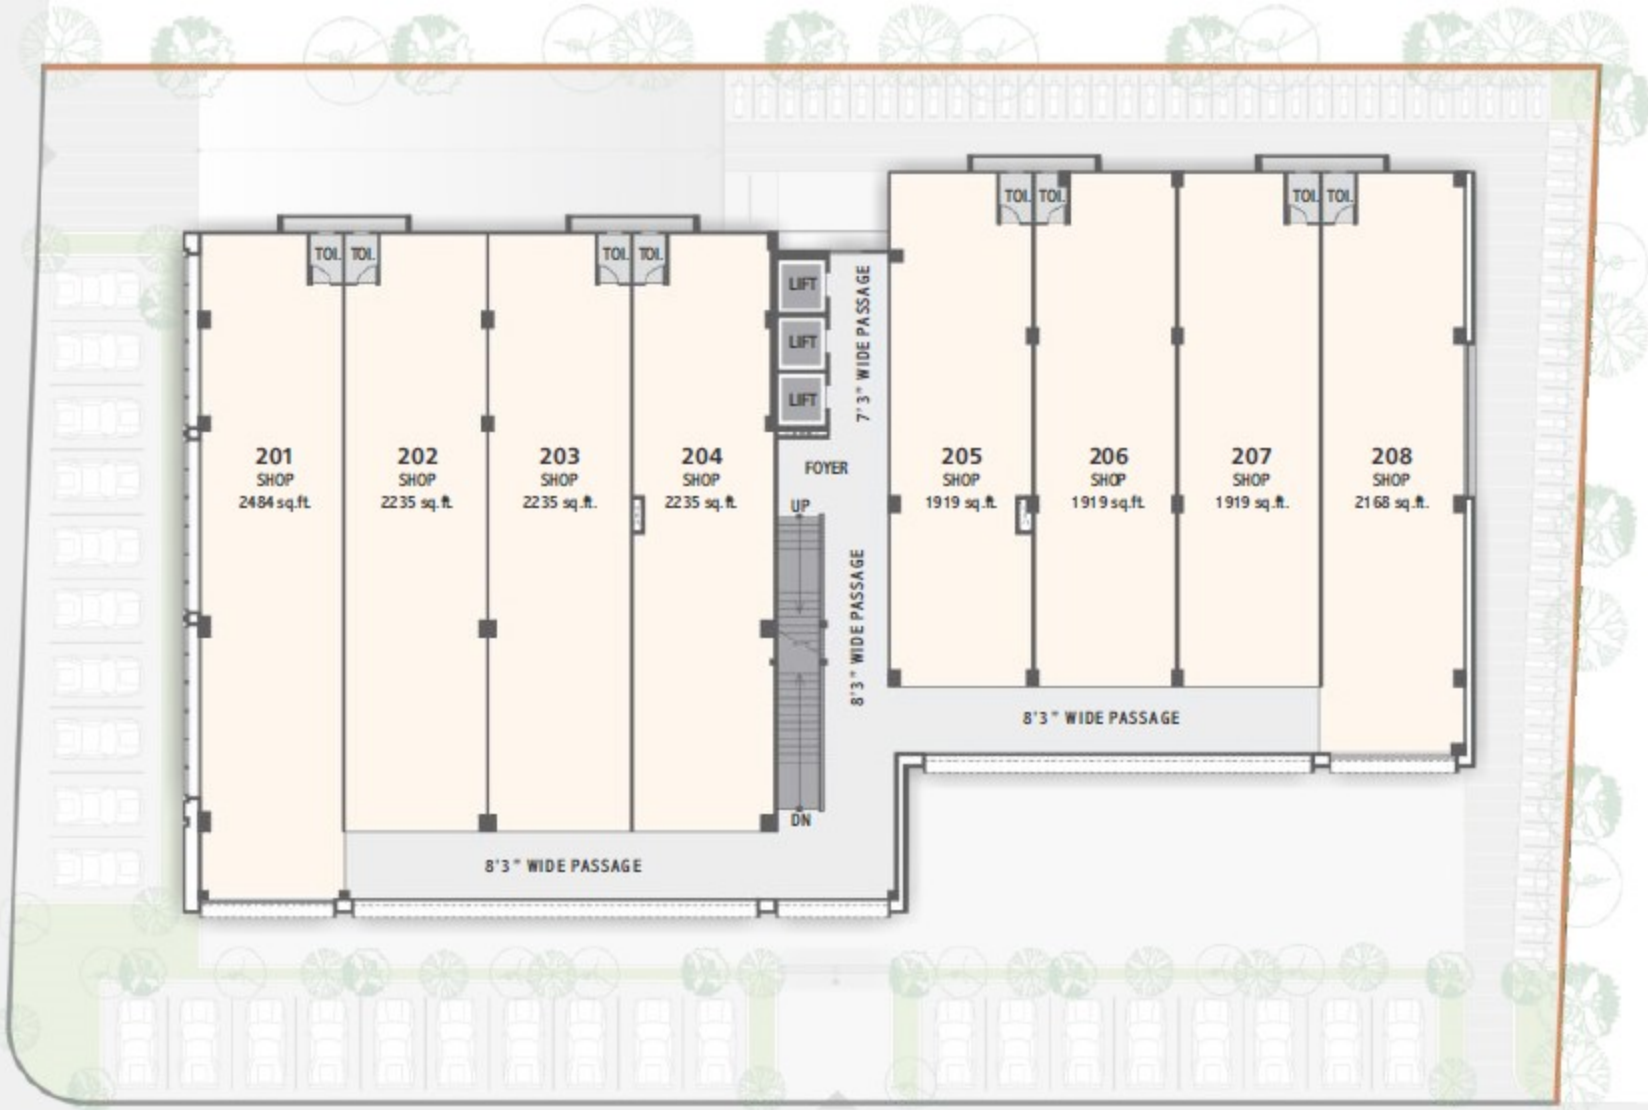

**P** 2nd FLOOR

201  
SHOP  
2484 sq.ft.

202  
SHOP  
2235 sq.ft.

203  
SHOP  
2235 sq.ft.

204  
SHOP  
2235 sq.ft.

205  
SHOP  
1919 sq.ft.

206  
SHOP  
1919 sq.ft.

207  
SHOP  
1919 sq.ft.

208  
SHOP  
2168 sq.ft.

LIFT  
LIFT  
LIFT

FOYER

UP

DN

7'3" WIDE PASSAGE

8'3" WIDE PASSAGE

8'3" WIDE PASSAGE

8'3" WIDE PASSAGE

TOL TOL

TOL TOL

TOL TOL

TOL TOL